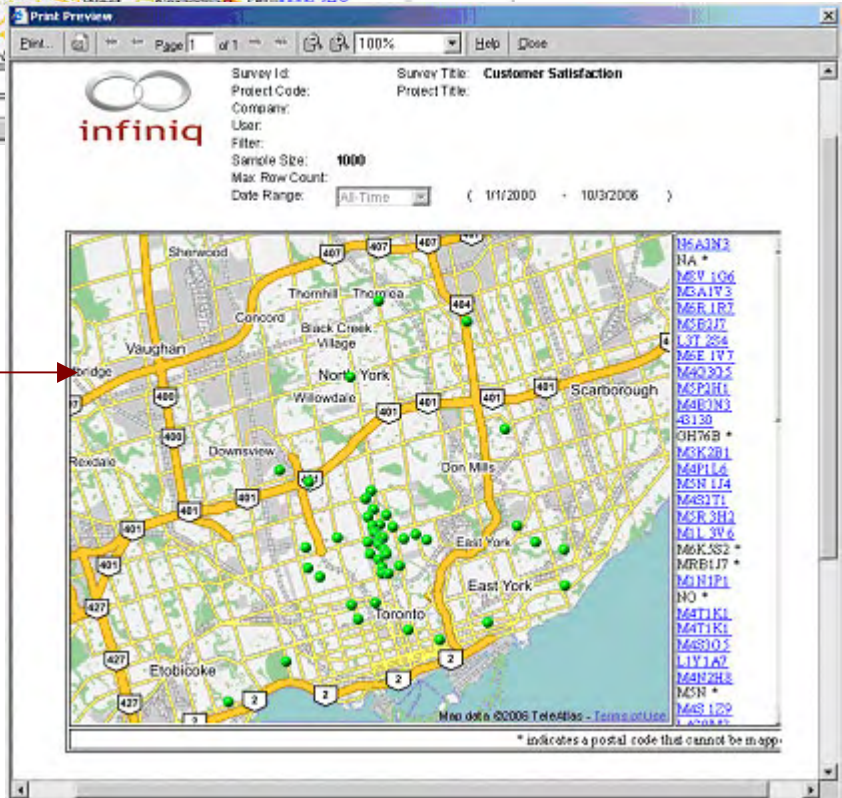

The green dots indicate client locations.

This map shows clients from the US and Canada.

Click on any zip/postal code to view that location.

State/ Province View:
Zoom into the map by using the navigation arrows.