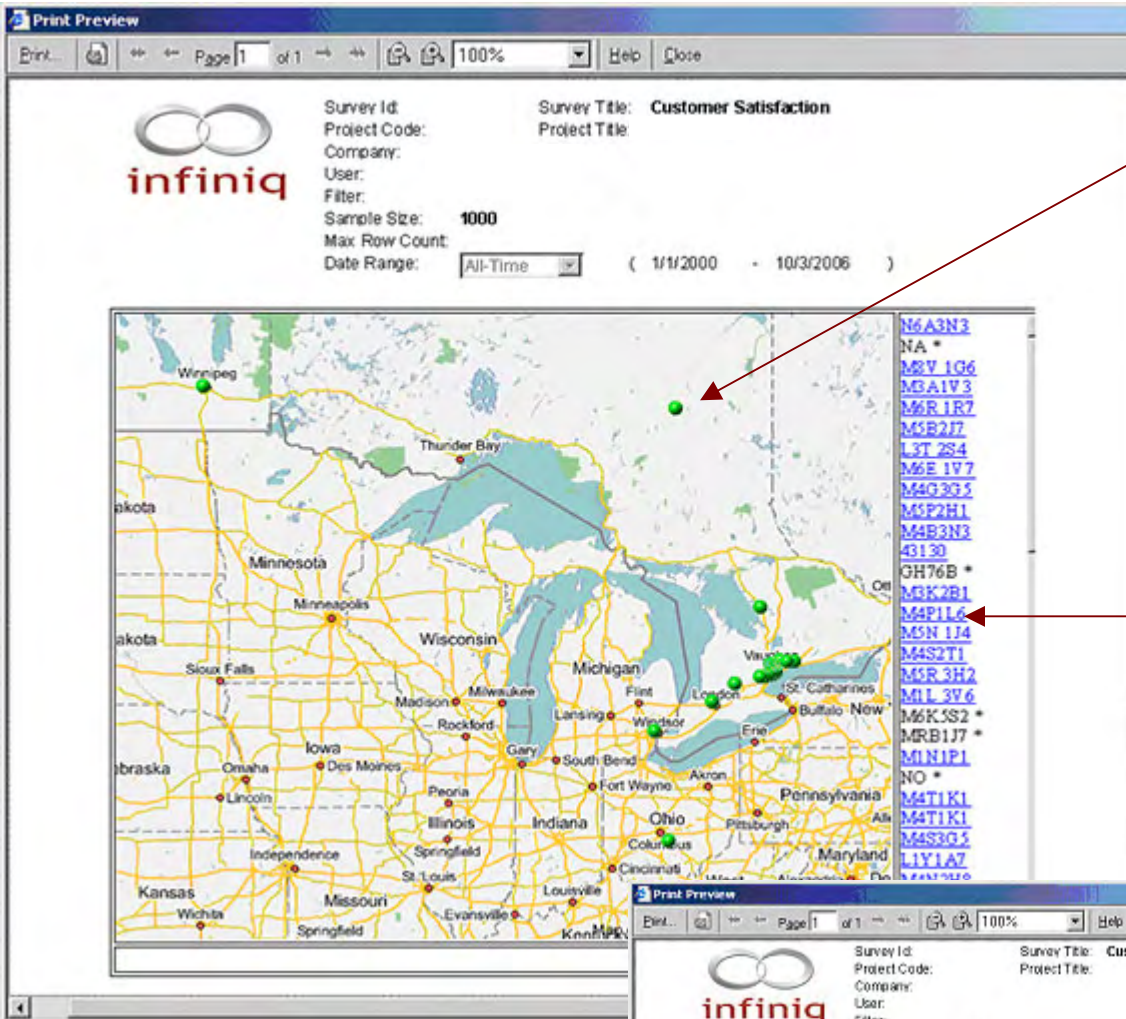

- MAP REPORTS -

All View (tracks all responses onto one map.)